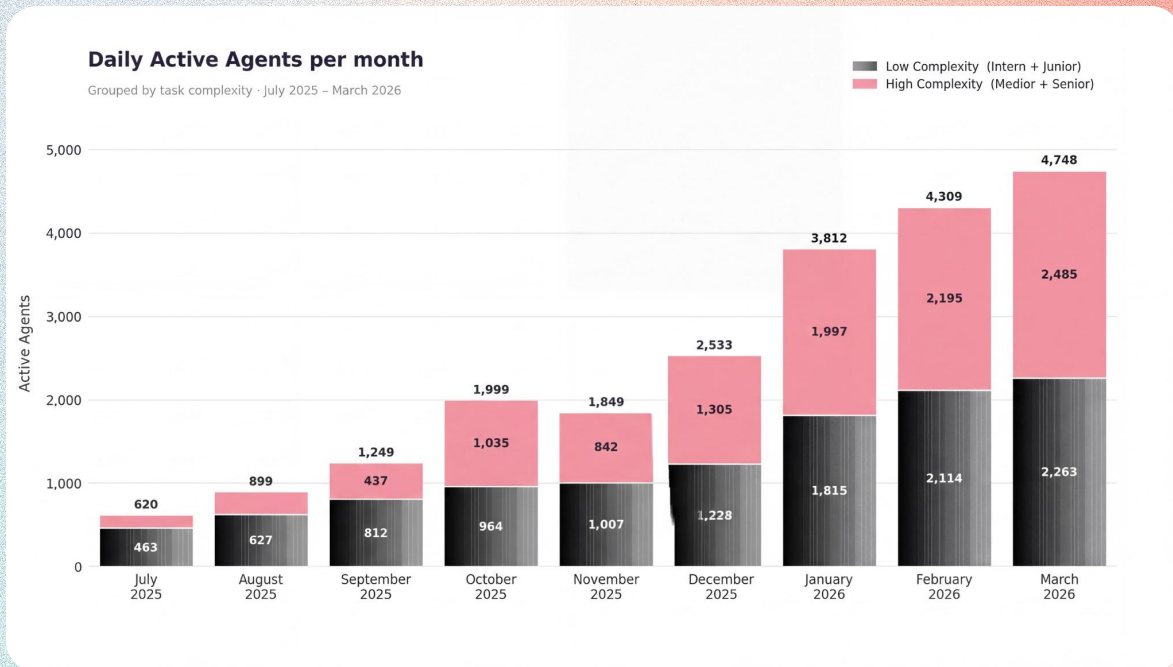

# Most active agents are complex agents

**747k**

actions taken  
every month

**1000+**

FTE equivalent  
impact